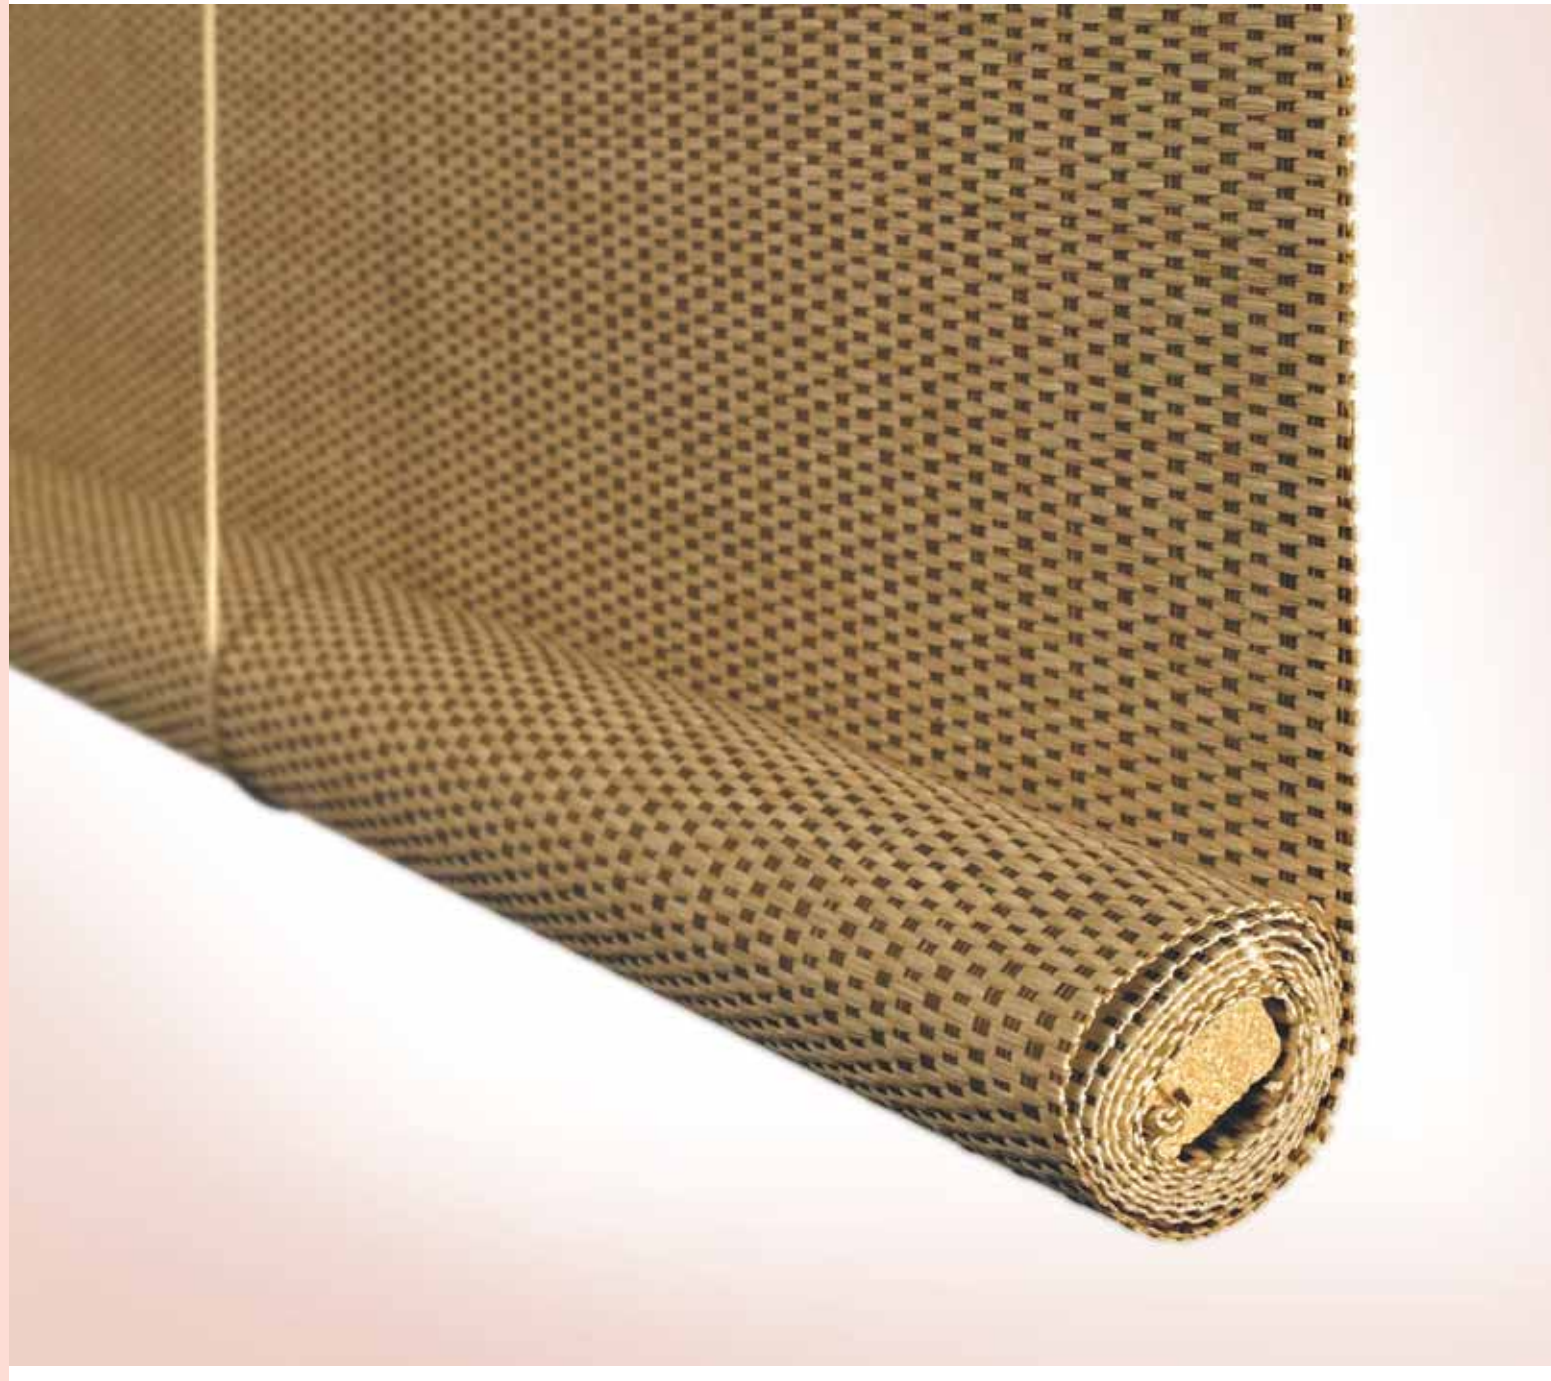

roll-up blinds

Natural	33
Basket Weave	34
Jute	35

Our roll-up blinds are perfect for adding an exclusive, oriental feel to any home. Our Tokyo range consists of three styles, all made from natural fabrics and in a selection of colours.

All blinds are bar coded for ease of stock control.

natural roll-up blind

100% natural blind with an attractive bamboo insert.
Quality wooden headrail.
Cord operated with cordlock feature.
Ready to hang or trim to size.
Mounting hooks are face fix only.
Available in natural only.
Packed in a clear acetate box for maximum visual display.
Complete with full colour header card and instructions.
Sold in singles.

Available in 5 widths: 60cm, 90cm, 120cm, 150cm, 180cm

Maximum drop: 160cm

Natural

roll-up blinds

The
Tokyo
Collection

basket weave roll-up blinds

100% natural blind with an attractive basket weave design.
 Quality wooden headrail.
 Cord operated with cordlock feature.
 Ready to hang or trim to size.
 Mounting hooks are face fix only.
 Available in a choice of 2 colour ways.
 Packed in a clear acetate box for maximum visual display.
 Complete with full colour header card and instructions.
 Sold in singles.

Available in 5 widths: 60cm, 90cm, 120cm, 150cm, 180cm

Maximum drop: 160cm

Biscuit

Caramel

The
Tokyo
 Collection

jute roll-up blinds

100% natural blind with an attractive natural stripe design.
Quality wooden headrail.
Cord operated with cordlock feature.
Ready to hang or trim to size.
Mounting hooks are face fix only.
Available in a choice of 2 colour ways.
Packed in a clear acetate box for maximum visual display.
Complete with full colour header card and instructions.
Sold in singles.