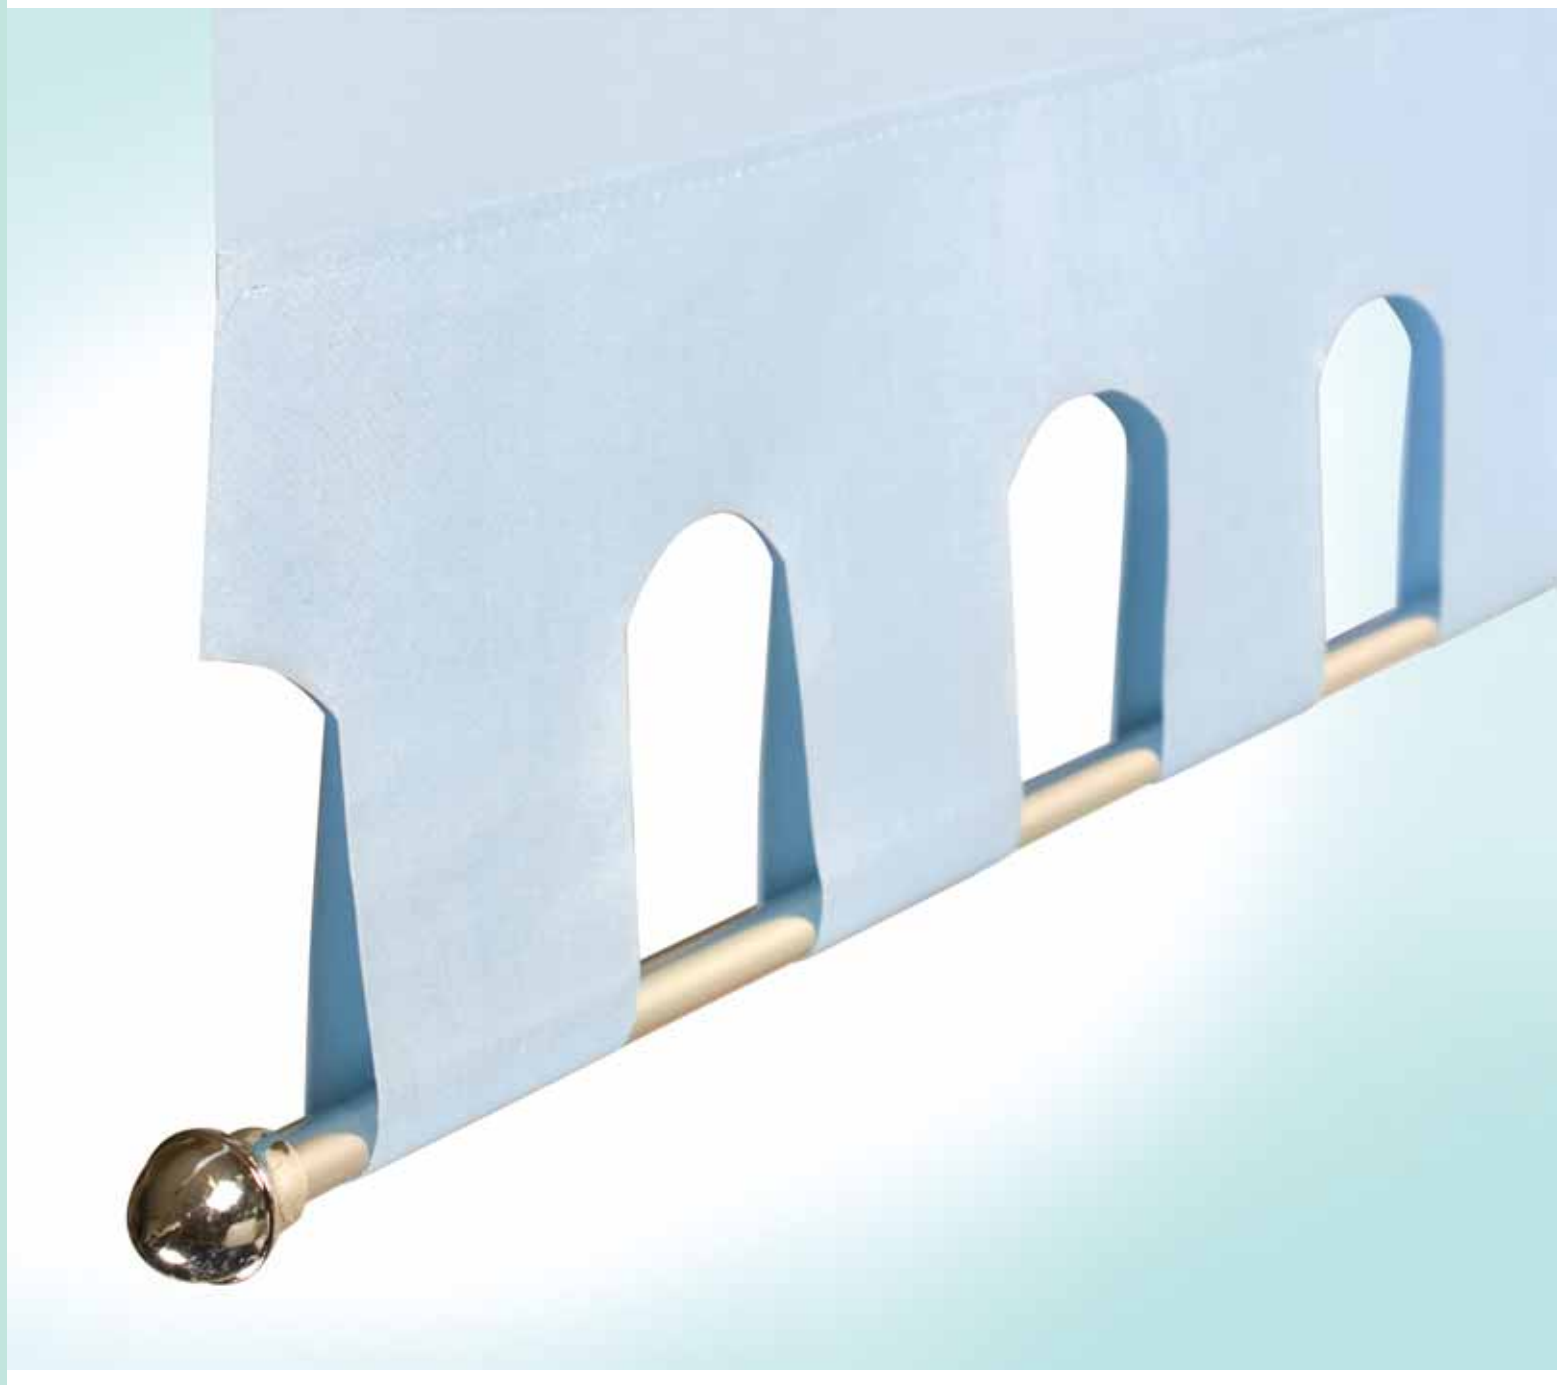

roller blinds

Castle Edge	5
Scalloped Edge	6
Straight Edge	7
Round Eyelet	8
Square Eyelet	9
Linen	10
Hessian	12
Beaded	13
Total Blackout	15
Planets	16
Rainbow	17
Border	18
Voile	19
Faux Suede	20
Faux Leather	21

With a choice of 15 styles, our roller blinds come in a wide range of colours and a variety of fabrics such as voile, faux suede, faux leather and 100% linen. There's a selection of shaped edges and finishes to choose from and all can be trimmed to fit any size of window.

All blinds are bar coded for ease of stock control.

castle edge roller blinds

100% polyester fabric with turret finish and two cafe rods (brass and chrome).
25mm metal tube.

25mm sidewinder action that can be top, side or face fixing.

Ready to hang or trim to size.

Available in a choice of 18 colour ways.

Packed in a clear acetate box for maximum visual display.

Complete with full colour header card and instructions.

Sold in singles.

Available in 7 widths: 60cm, 90cm, 120cm, 150cm, 180cm, 210cm, 240cm