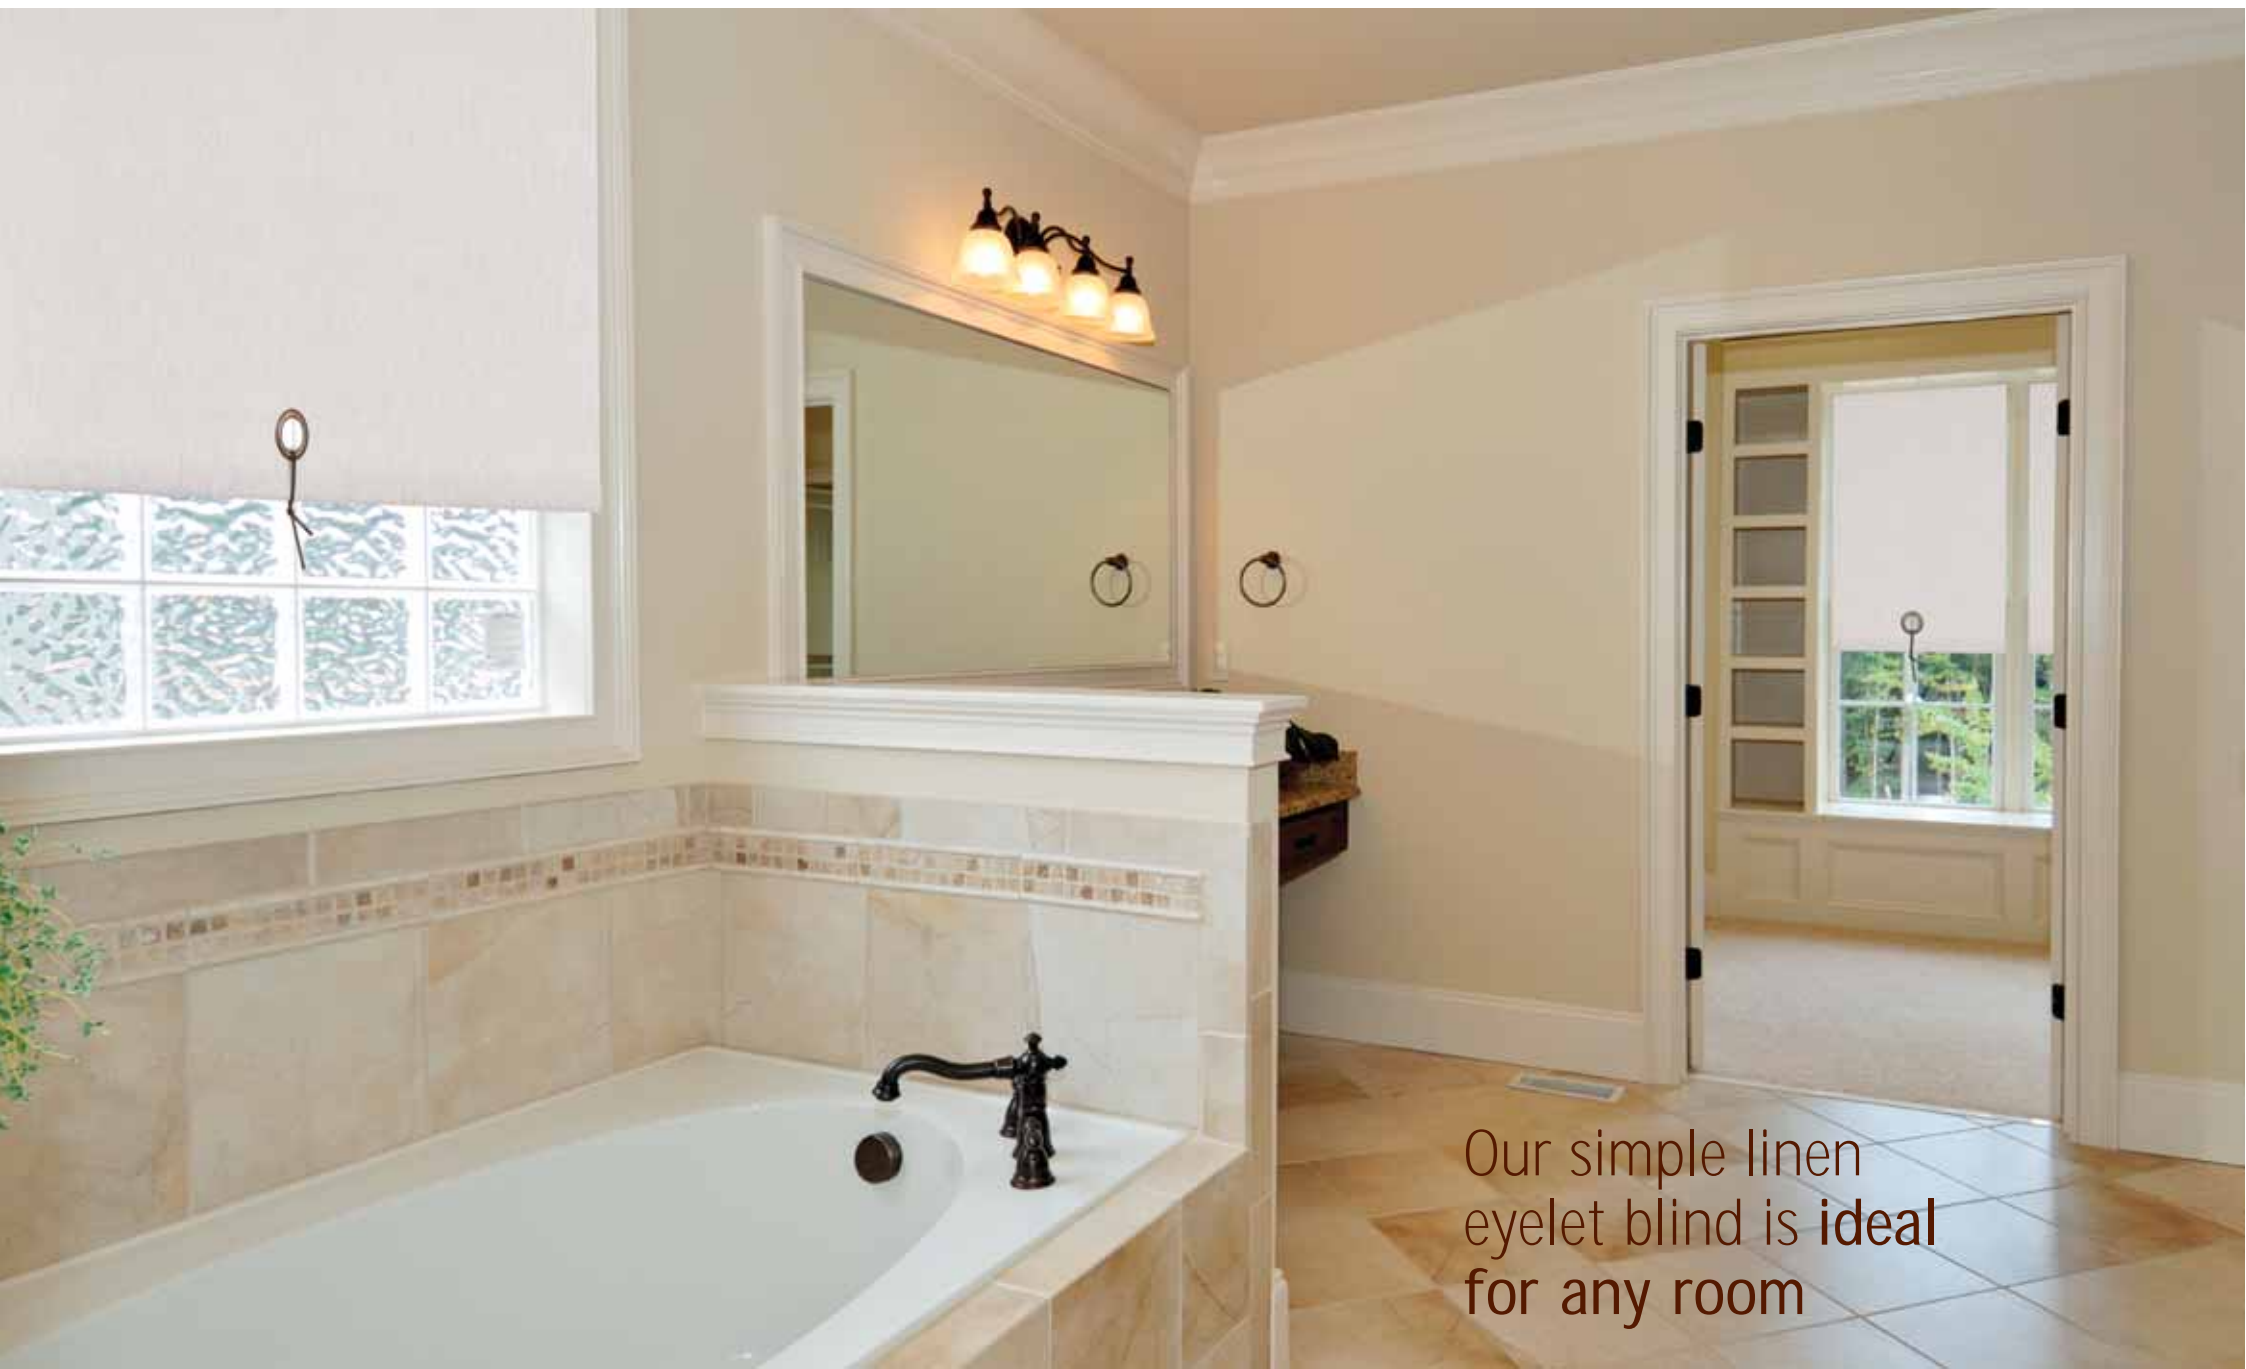

Packed in a clear acetate box for maximum visual display.

Complete with full colour header card and instructions.

Sold in singles.

Available in 7 widths: 60cm, 90cm, 120cm, 150cm, 180cm, 210cm, 240cm

Maximum drop: 165cm